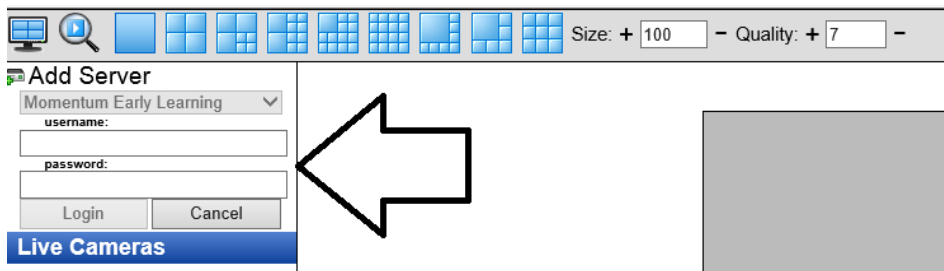

Whether you click to the webcams from the Parent Login from Momentum's website or if you enter webcams directly from web link you will be redirected to a new page.

Step 1 Click: Add Server

Step 2: Choose Momentum Early Learning Server

Step 3: Click: Login

Step 4: Enter: User ID and Password

Step 5: Select View

You can choose a single room view, multiple room view (if you have children in more than one room)