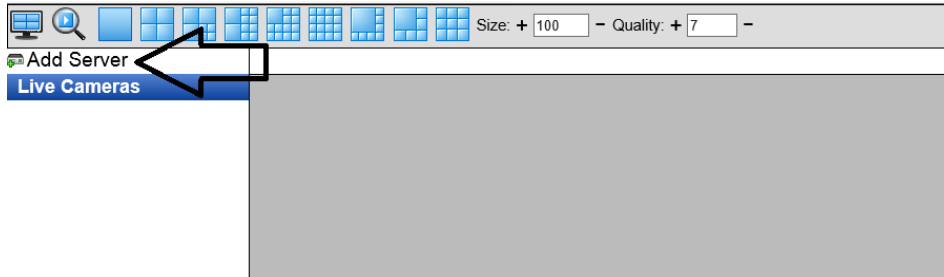

Step 1 Click: Add Server